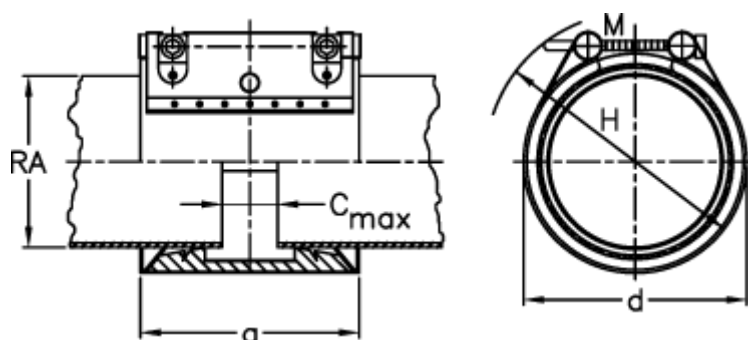

Data Sheet

Article number: 025798600035

Description: Norma Connect pipe coupling
GRIP E W5 Ø=35,0 NBR, 16 bar

Measures

a = 62.4

C max with insertion band = 8

d = 55

H = 75

M (screw) = M8

Nominal pressure (bar) = 16

RA = 35

RA min-RA max = 34,5-35,5

Weight a piece = 0.5